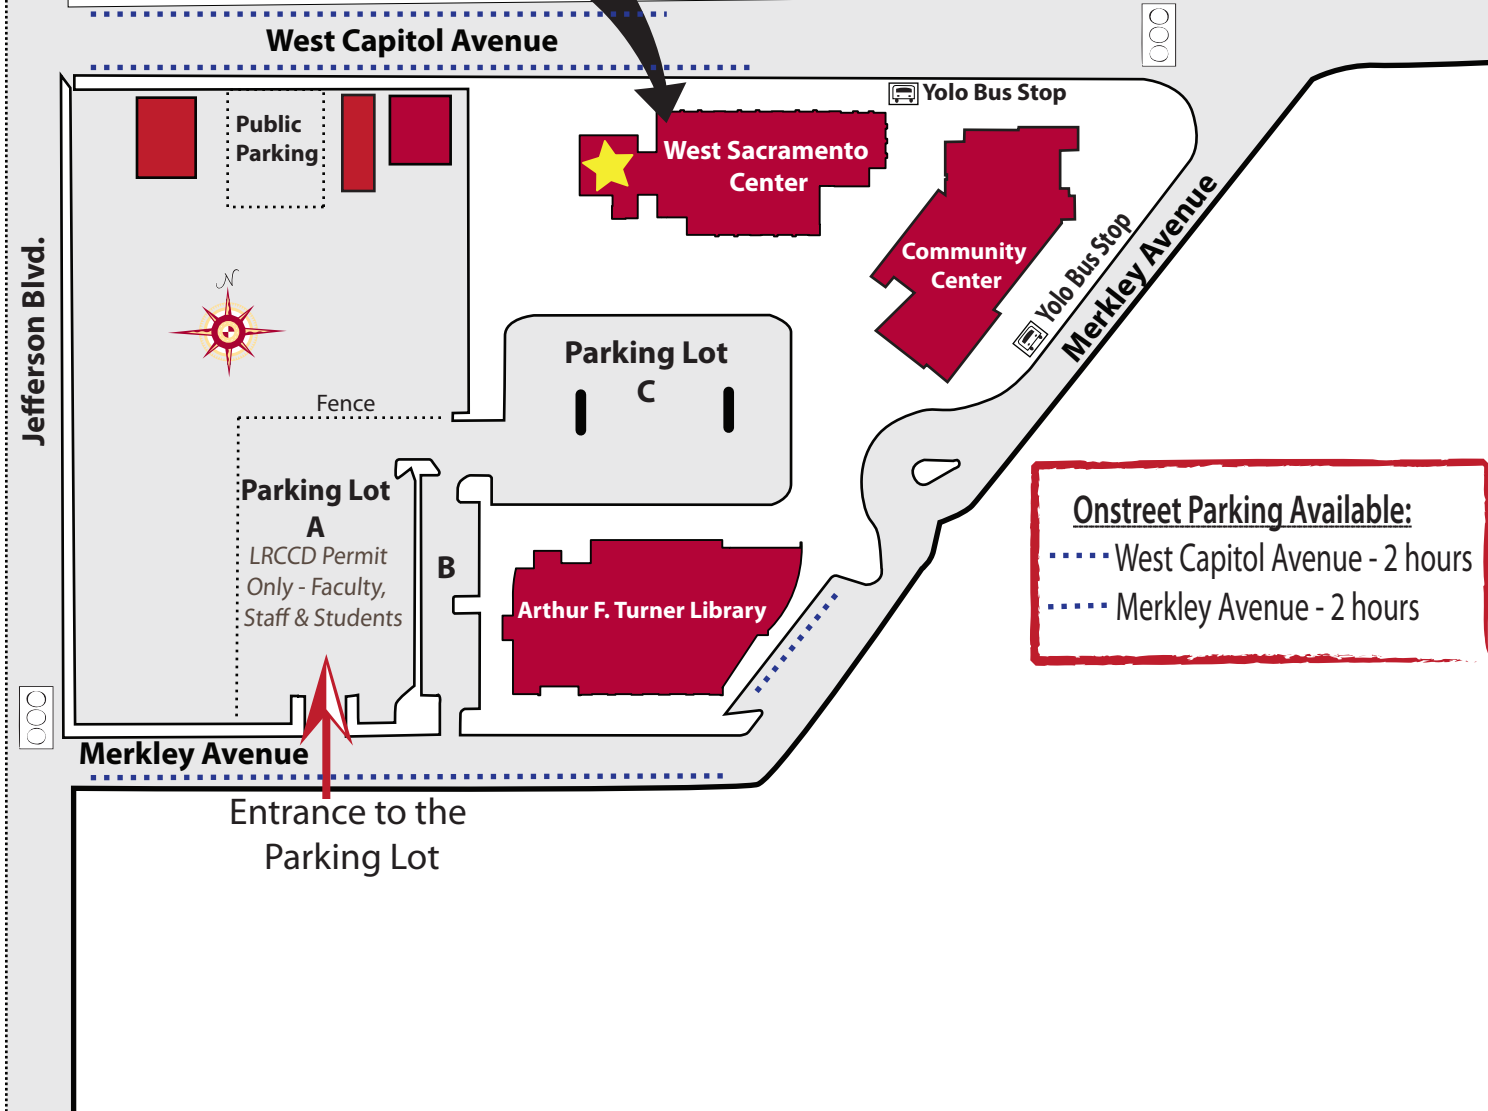

Onstreet Parking Available:

- West Capitol Avenue - 2 hours
- Merkley Avenue - 2 hours