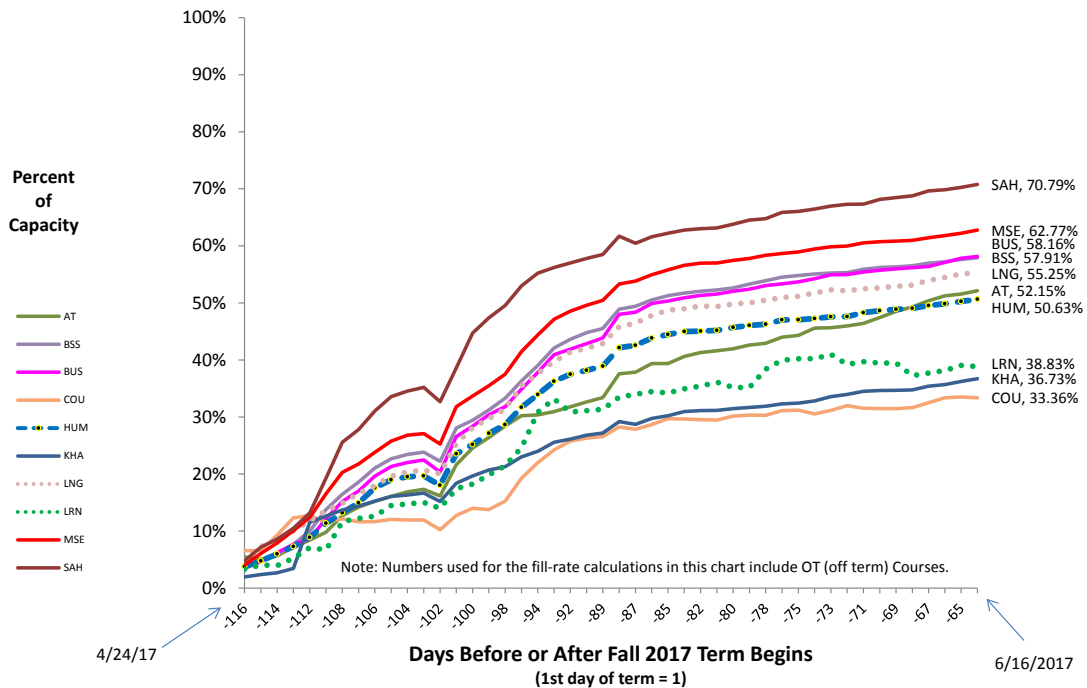

SCC Fall 2017 enrollment fill-rates by division and days to term:

Overall College
= 55.6%