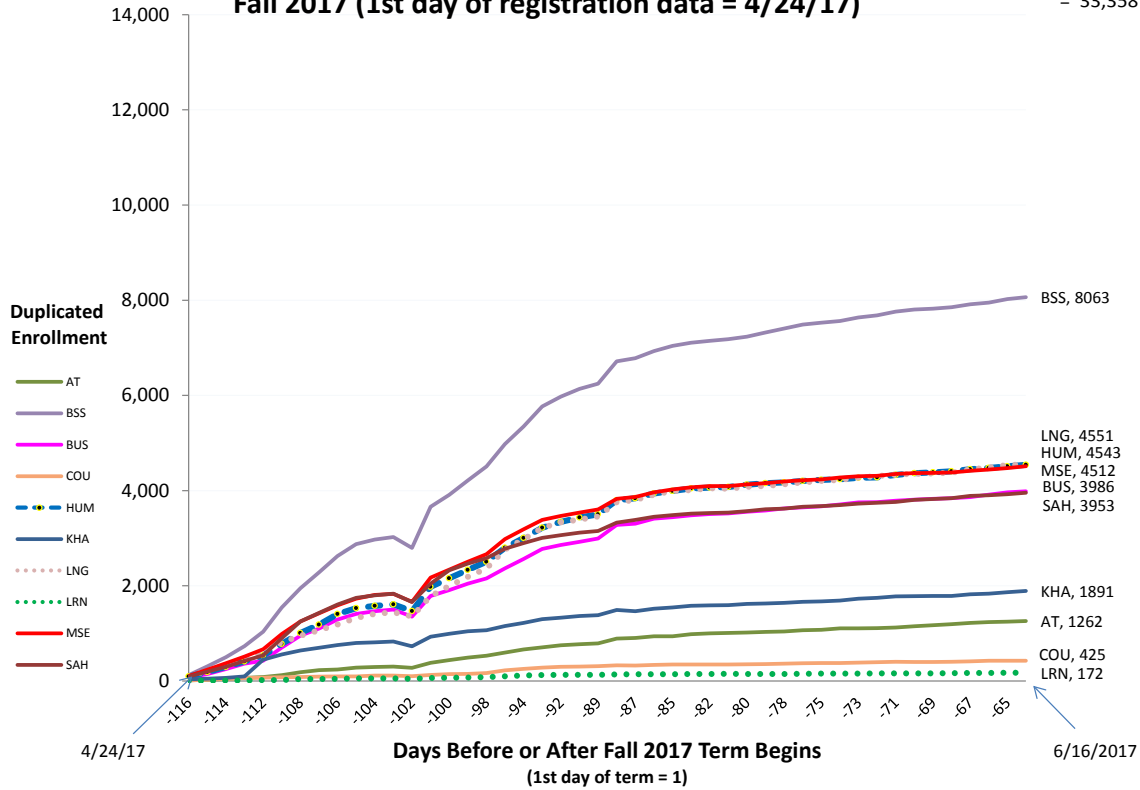

SCC Enrollment by Division and Days Before Term:
Fall 2017 (1st day of registration data = 4/24/17)

TOTAL COLLEGE
 = 33,358

SCC Waitlist by Division and Days Before Term:
Fall 2017 (1st day of registration data = 4/24/17)