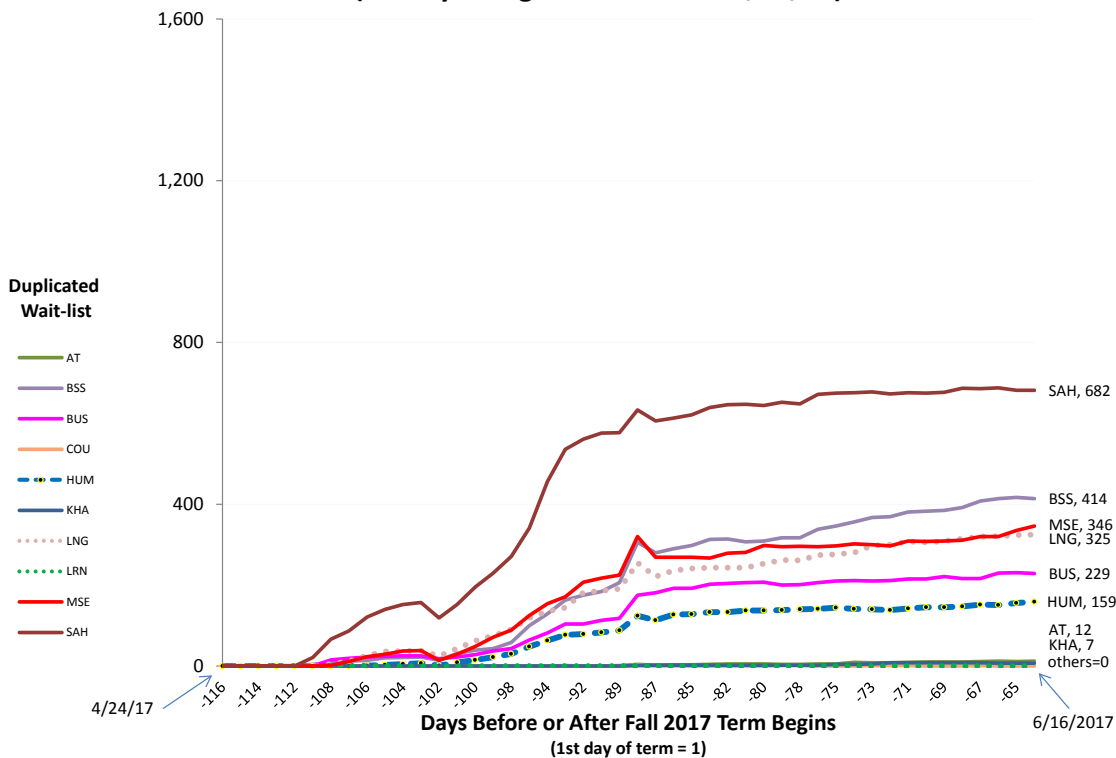

SCC Waitlist by Division and Days Before Term:
Fall 2017 (1st day of registration data = 4/24/17)

TOTAL COLLEGE
= 2,174

NOTES: See <http://scc-prieweb.scc.losrios.edu/enroll/> for data tables at division, department, and course levels.
See <http://scc-prieweb/enroll/enrollnotes.asp> for data notes and caveats.